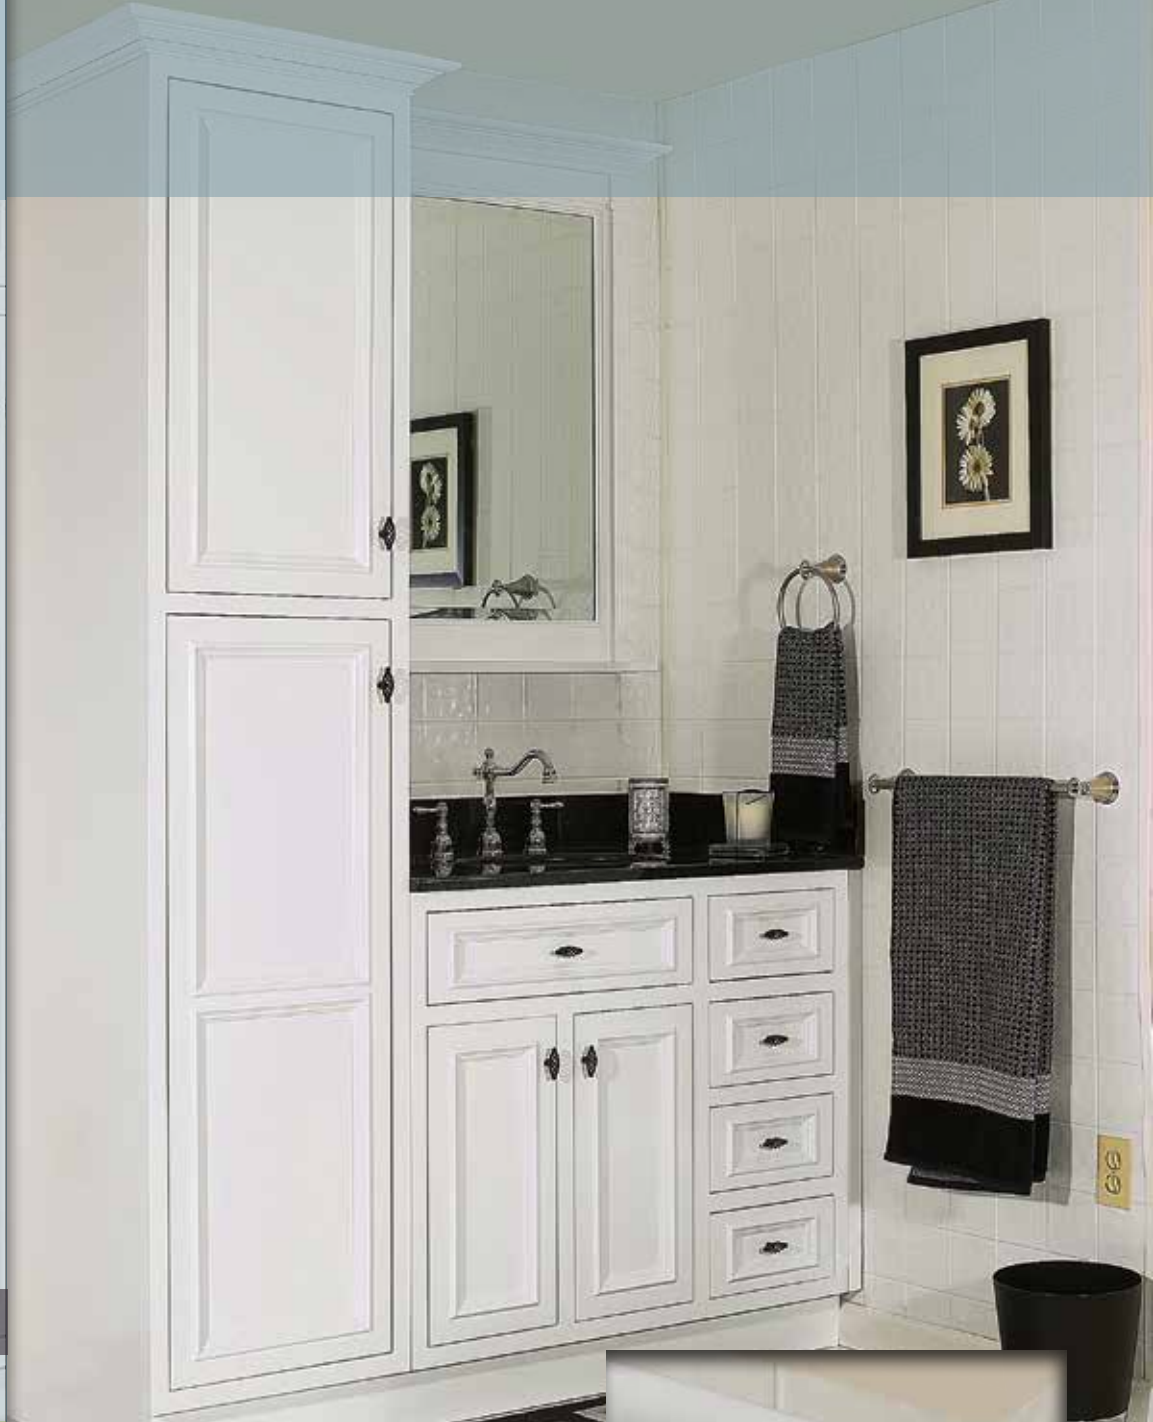

Charming modern satin finish with the traditional craftsmanship of inset doors and applied moldings.

White painted Birch

Inset design

Recessed-panel door style with applied molding

5-piece drawer front

5/8" plywood drawer with

full-extension, side-mount glides

Other accessories and sizes available

*Available in our Fall River warehouse only.